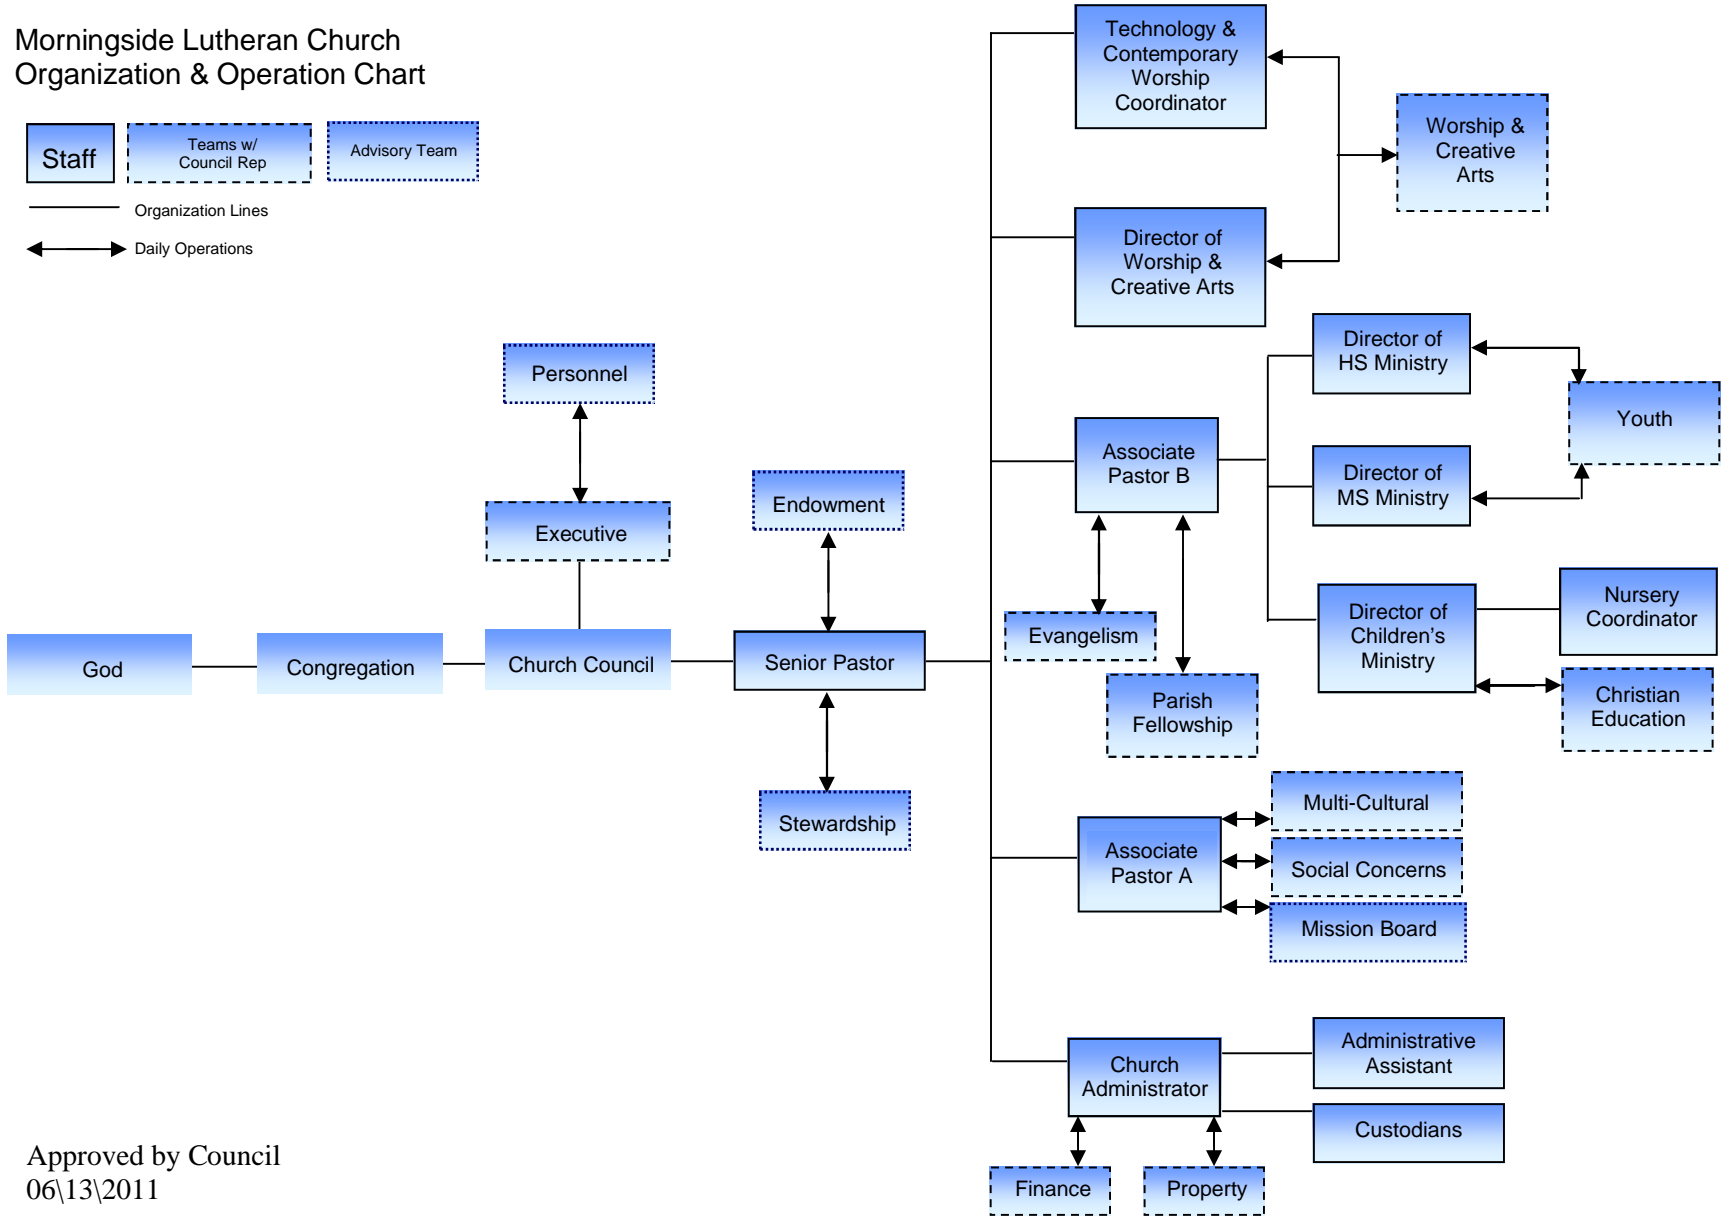

Morningside Lutheran Church Organization & Operation Chart

Approved by Council
06\13\2011